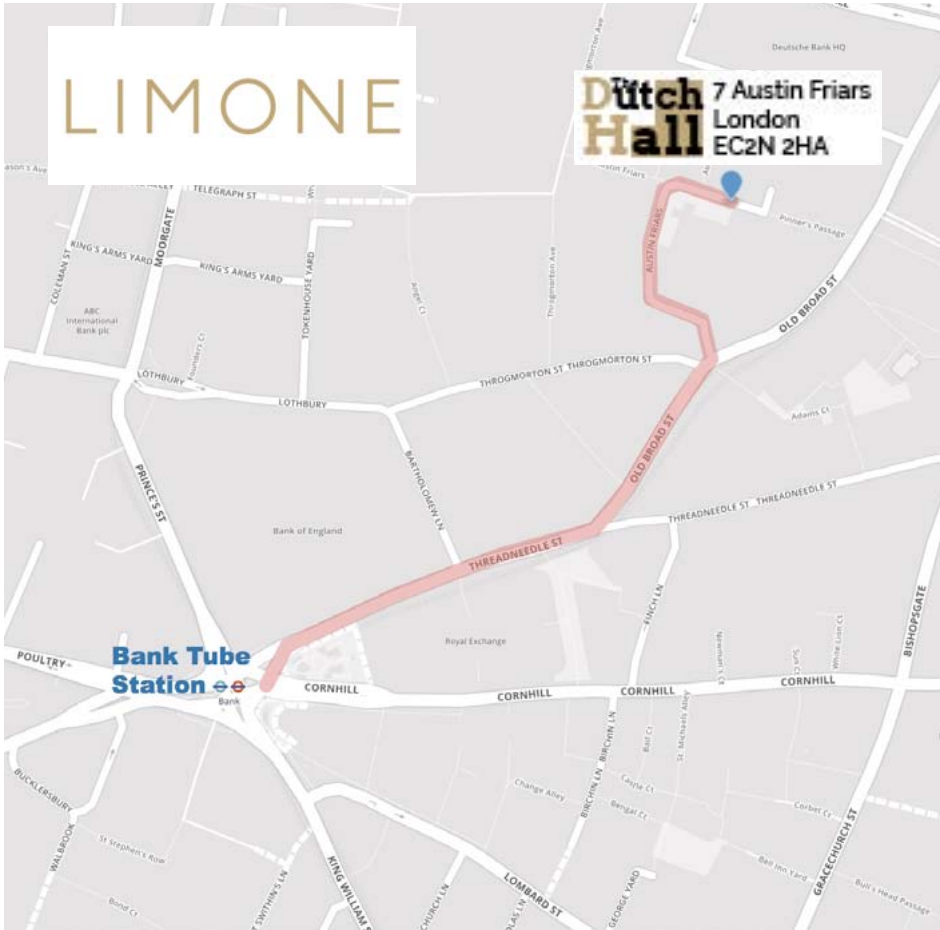

## MAPS / Walking Route to the Dutch Hall Venue from Main Tube Stations

# LIMONE

**Dutch Hall** 7 Austin Friars  
London  
EC2N 2HA

# LIMONE

**Liverpool Street Station**  
Liverpool Street

**The Dutch Hall**  
7 Austin Friars  
London  
EC2N 2HA